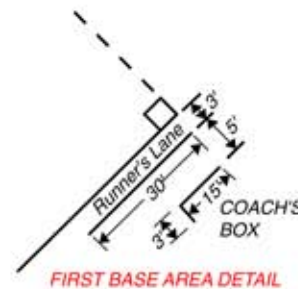

# Fast Pitch College / High School Softball Field Dimensions

Field Dimensions & Diagram for Field Layout Measurements

Note: This Diagram is meant as a reference. If you have any questions, please feel free to call **Fielder's Choice, Inc.** at **281.484.6400**.

As of 2010, the High School Pitching distance is 43 ft.