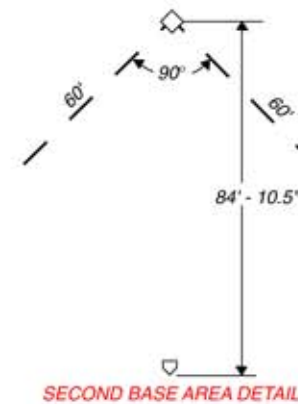

# Fast Pitch College / High School Softball Field Dimensions

Field Dimensions & Diagram for Field Layout Measurements

Note: This Diagram is meant as a reference. If you have any questions, please feel free to call **Fielder's Choice, Inc.** at **281.484.6400**.

As of 2010, the High School Pitching distance is 43 ft.