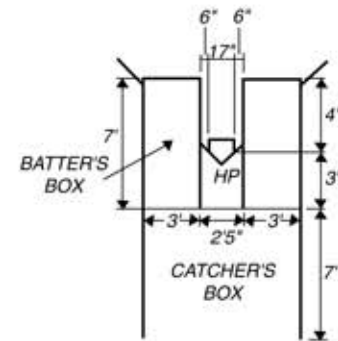

# Fast Pitch College / High School Softball Field Dimensions

Field Dimensions & Diagram for Field Layout Measurements

Note: This Diagram is meant as a reference. If you have any questions, please feel free to call **Fielder's Choice, Inc.** at **281.484.6400**.