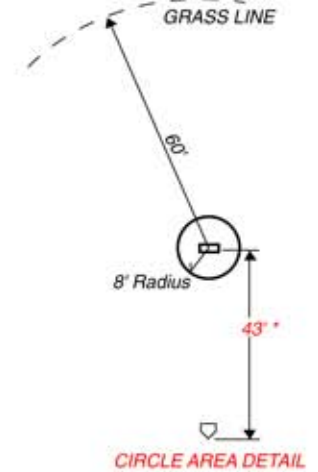

# Fast Pitch College / High School Softball Field Dimensions

Field Dimensions & Diagram for Field Layout Measurements

Note: This Diagram is meant as a reference. If you have any questions, please feel free to call **Fielder's Choice, Inc.** at **281.484.6400**.

As of 2010, the High School Pitching distance is 43 ft.