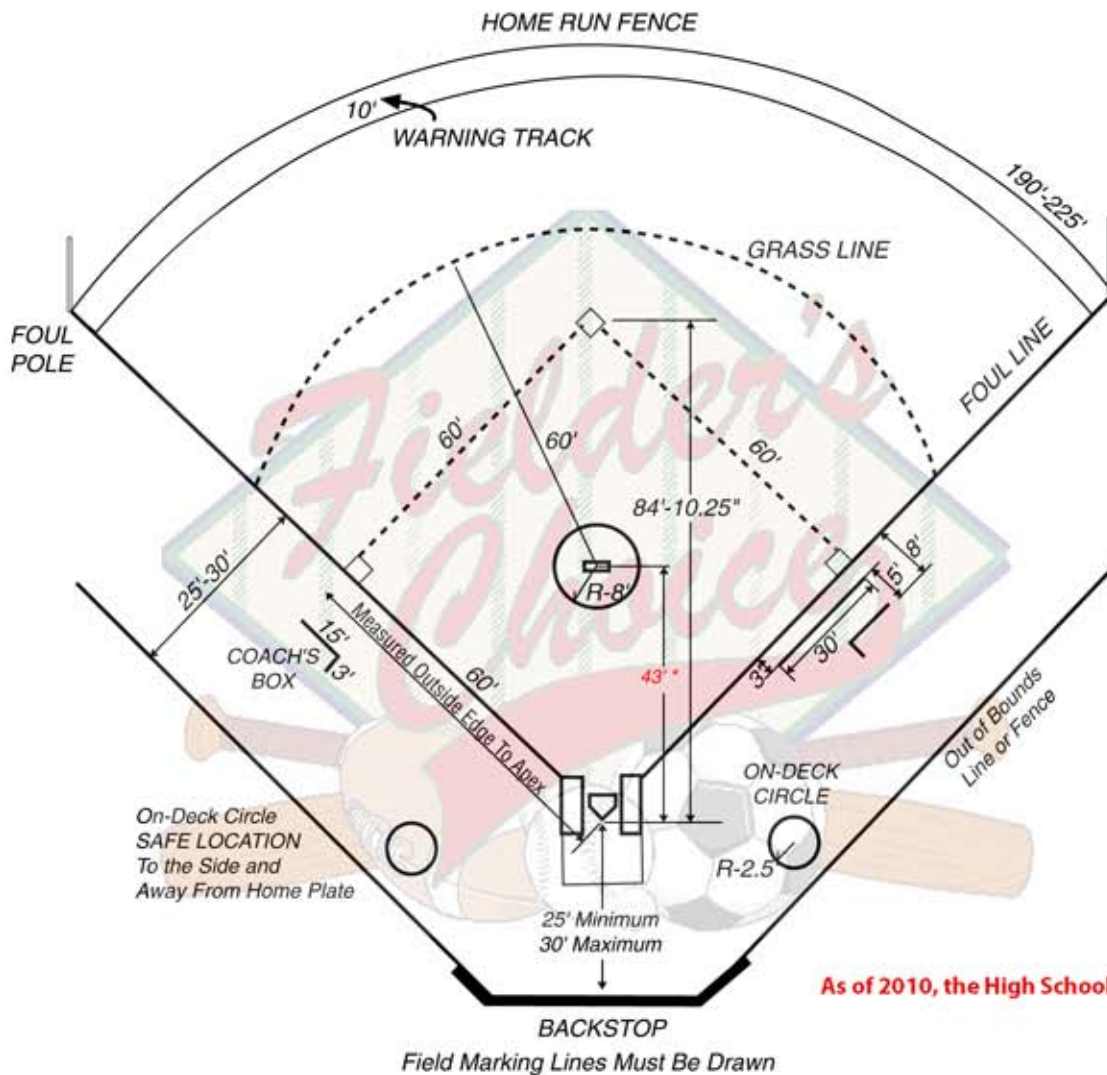

# Fast Pitch College / High School Softball Field Dimensions

Field Dimensions & Diagram for Field Layout Measurements

Note: This Diagram is meant as a reference. If you have any questions, please feel free to call **Fielder's Choice, Inc.** at **281.484.6400**.

As of 2010, the High School Pitching distance is 43 ft.