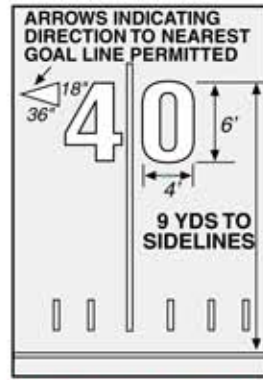

# College Football Field Dimensions

Football Field Dimensions & Diagram for Field Layout Measurements

Note: This Diagram is meant as a reference. If you have any questions, please feel free to call **Fielder's Choice, Inc.** at **281.484.6400**.

RECOMMENDED YARD-LINE NUMBERING

GOAL POST DETAIL

PYLON DETAIL

END ZONE DETAIL