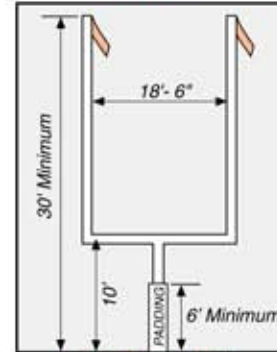

# College Football Field Dimensions

Football Field Dimensions & Diagram for Field Layout Measurements

Note: This Diagram is meant as a reference. If you have any questions, please feel free to call **Fielder's Choice, Inc.** at **281.484.6400**.

RECOMMENDED YARD-LINE NUMBERING

GOAL POST DETAIL

PYLON DETAIL

END ZONE DETAIL