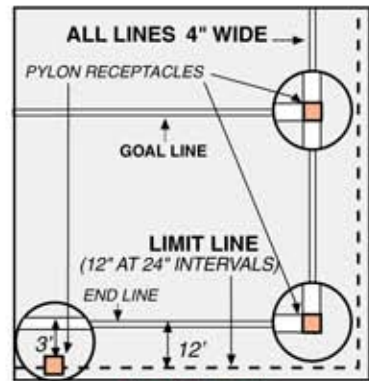

# College Football Field Dimensions

Football Field Dimensions & Diagram for Field Layout Measurements

Note: This Diagram is meant as a reference. If you have any questions, please feel free to call **Fielder's Choice, Inc.** at **281.484.6400**.

RECOMMENDED YARD-LINE NUMBERING

GOAL POST DETAIL

PYLON DETAIL

END ZONE DETAIL